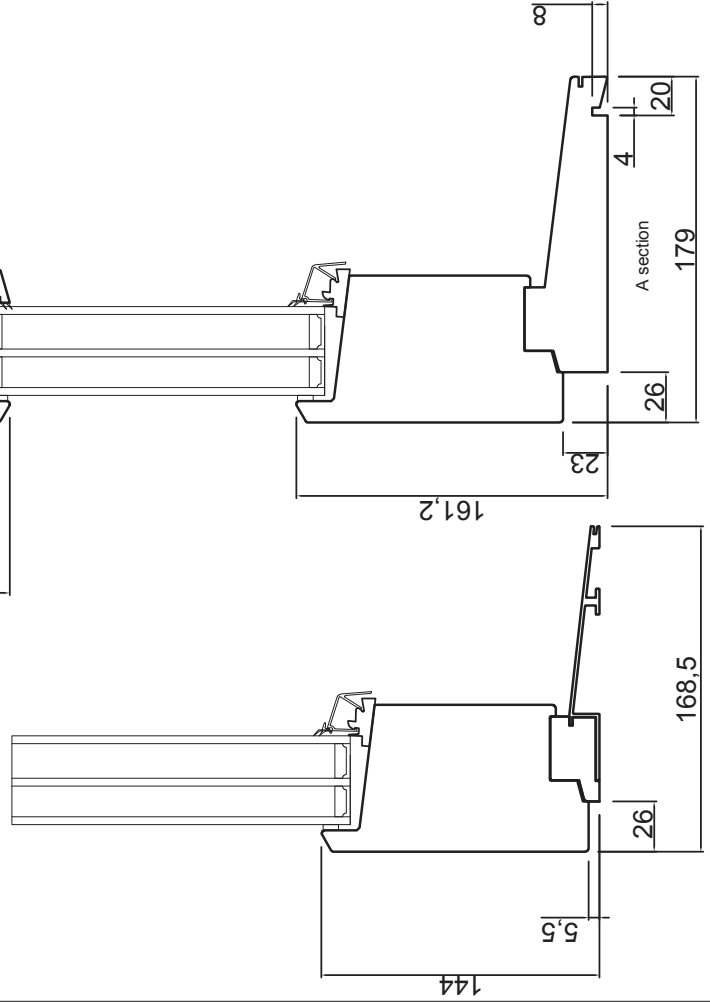

Rev.	Description	Rev. by	Date

Designed by	AE	2018-07-05	2018-07-05	Door	Sliding	Processing Code
Approved by	AE	2018-07-05	2018-07-05	Door	Sliding	Material
Product Category		Product Type		Material		
Eilifönster Skjutdörr Trä		Eilifönster Sliding Door Wood		Tolerances unless otherwise specified		
Fast		Fixed		Article Number		
Eilifönster Sliding Door Wood		Fixed		ESP		
				Drawing Number		
				86-37-06		
				Revision		
				A		