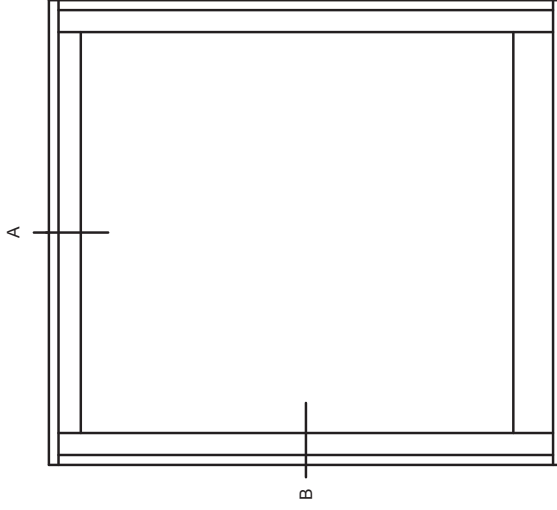

Rev.	Description	Rev. by	Date

Designed by	AE	2018-07-05	2018-07-05	Door	Sliding	Processing Code
Approved by	AE	2018-07-05	2018-07-05	Door	Sliding	Material
Product Category		Product Type		Material		
Eilifönster Skjutdörr Trä		Eilifönster Sliding Door Wood		Tolerances unless otherwise specified		
Fast		Fixed		Article Number		
Eilifönster Sliding Door Wood		Fixed		ESP		
				Drawing Number		
				86-37-06		
				Revision		
				A		