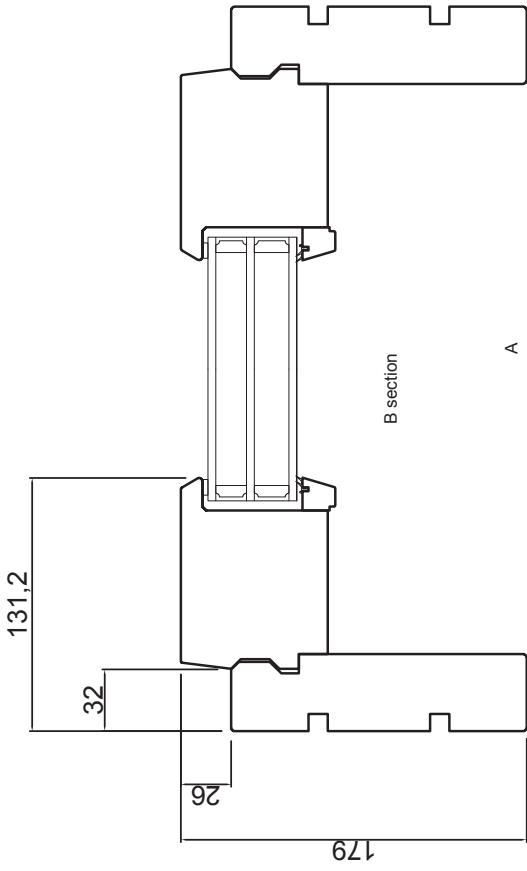

Rev.	Description	Rev. by	Date

Designed by	AE	2018-07-05	2018-07-05	Door	Sliding	Processing Code
Approved by	AE	2018-07-05	2018-07-05	Door	Sliding	Material
Product Category		Product Type		Material		
Eilifönster Skjutdörr Trä		Eilifönster Sliding Door Wood		Tolerances unless otherwise specified		
Fast		Fixed		Article Number		
Eilifönster Sliding Door Wood		Fixed		ESP		
				Drawing Number		
				86-37-06		
				Revision		
				A		