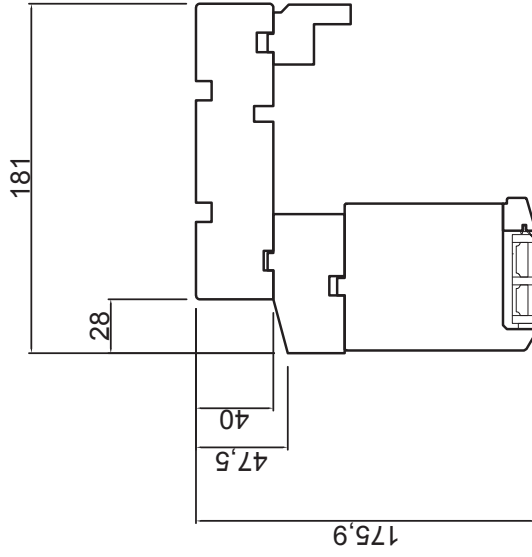

Rev.	Description	Rev. by	Date

Designed by	AE	2018-07-05	2018-07-05	Door	Sliding	Processing Code
Approved by	AE	2018-07-05	2018-07-05	Door	Sliding	Material
Product Category		Product Type		Material		
Eilifönster Skjutdörr Trä		Eilifönster Sliding Door Wood		Tolerances unless otherwise specified		
Fast		Fixed		Article Number		
Eilifönster Sliding Door Wood		Fixed		ESP		
				Drawing Number		
				86-37-06		
				Revision		
				A		